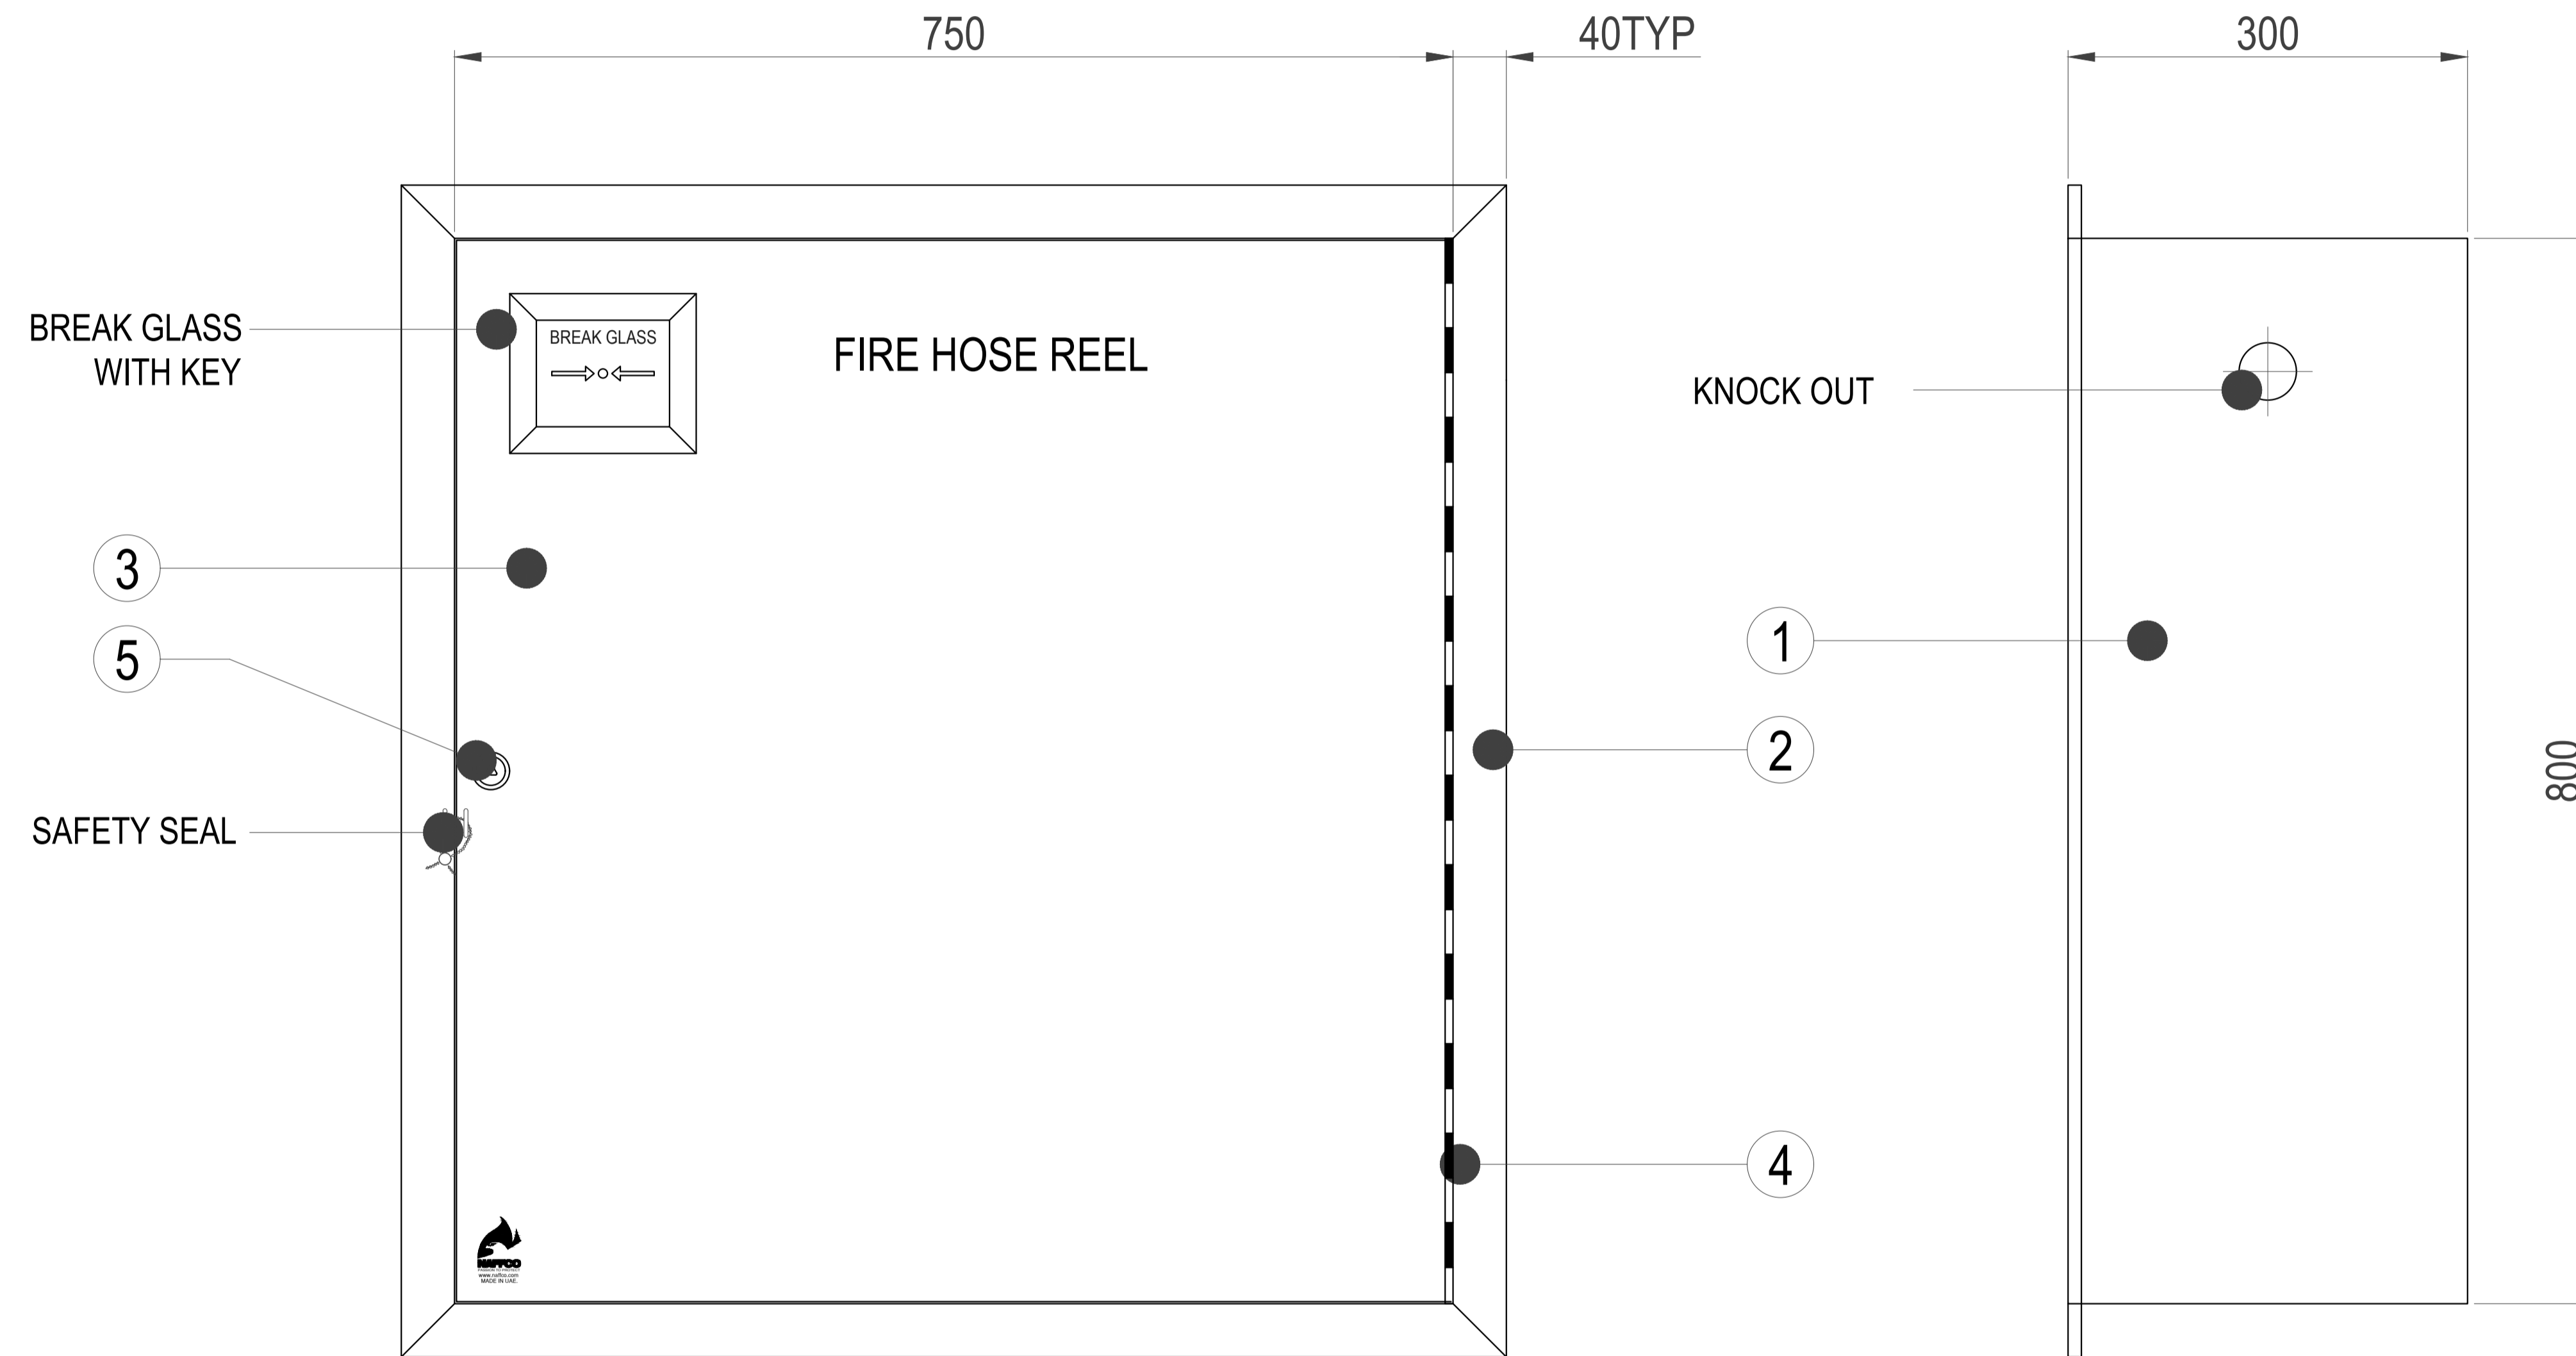

FIRE HOSE REEL CABINET  
 SINGLE RECESSED TYPE, COMPLETE STAINLESS STEEL,  
 BRUSH FINISH  
 SOLID DOOR WITH BREAK GLASS AND KEY  
 (MODEL: NF-RSBK-300)

NOTES :-

- ALL DIMENSIONS ARE IN mm. UNLESS OTHERWISE SPECIFIED

BILL OF MATERIALS

ITEM NO.	DESCRIPTION	MATERIAL	QTY.
1.	CABINET BODY (BACK BOX)	1.2mm STAINLESS STEEL BRUSH FINISH	1
2.	SOLID DOOR	1.2mm STAINLESS STEEL BRUSH FINISH	1
3.	SOLID DOOR	1.2mm STAINLESS STEEL BRUSH FINISH	1
4.	PIANO HINGES	STAINLESS STEEL	1
4.	SPRING LOCK WITH KEY	ALLOY STEEL	1

SPECIFICATIONS

MODEL	NF RSBK 300
PAINT FINISH	STAINLESS STEEL BRUSH FINISH
DOOR OPENING	RIGHT OR LEFT
CABINET TO ACCOMMODATE	1"x30Mtr. OR 3/4"x30Mtr. CABINET MOUNTED /WALL MOUNTED FIRE HOSE REEL
BRACKET POSITION	RIGHT OR LEFT
VENTILATION PROVIDED	BOTH SIDE OF CABINET.
KNOCK OUT	AS PER INLET LINE
GENERAL TOLERANCE	±5MM
UNIT HEIGHT	800MM
UNIT WIDTH	750MM
UNIT DEPTH	300MM